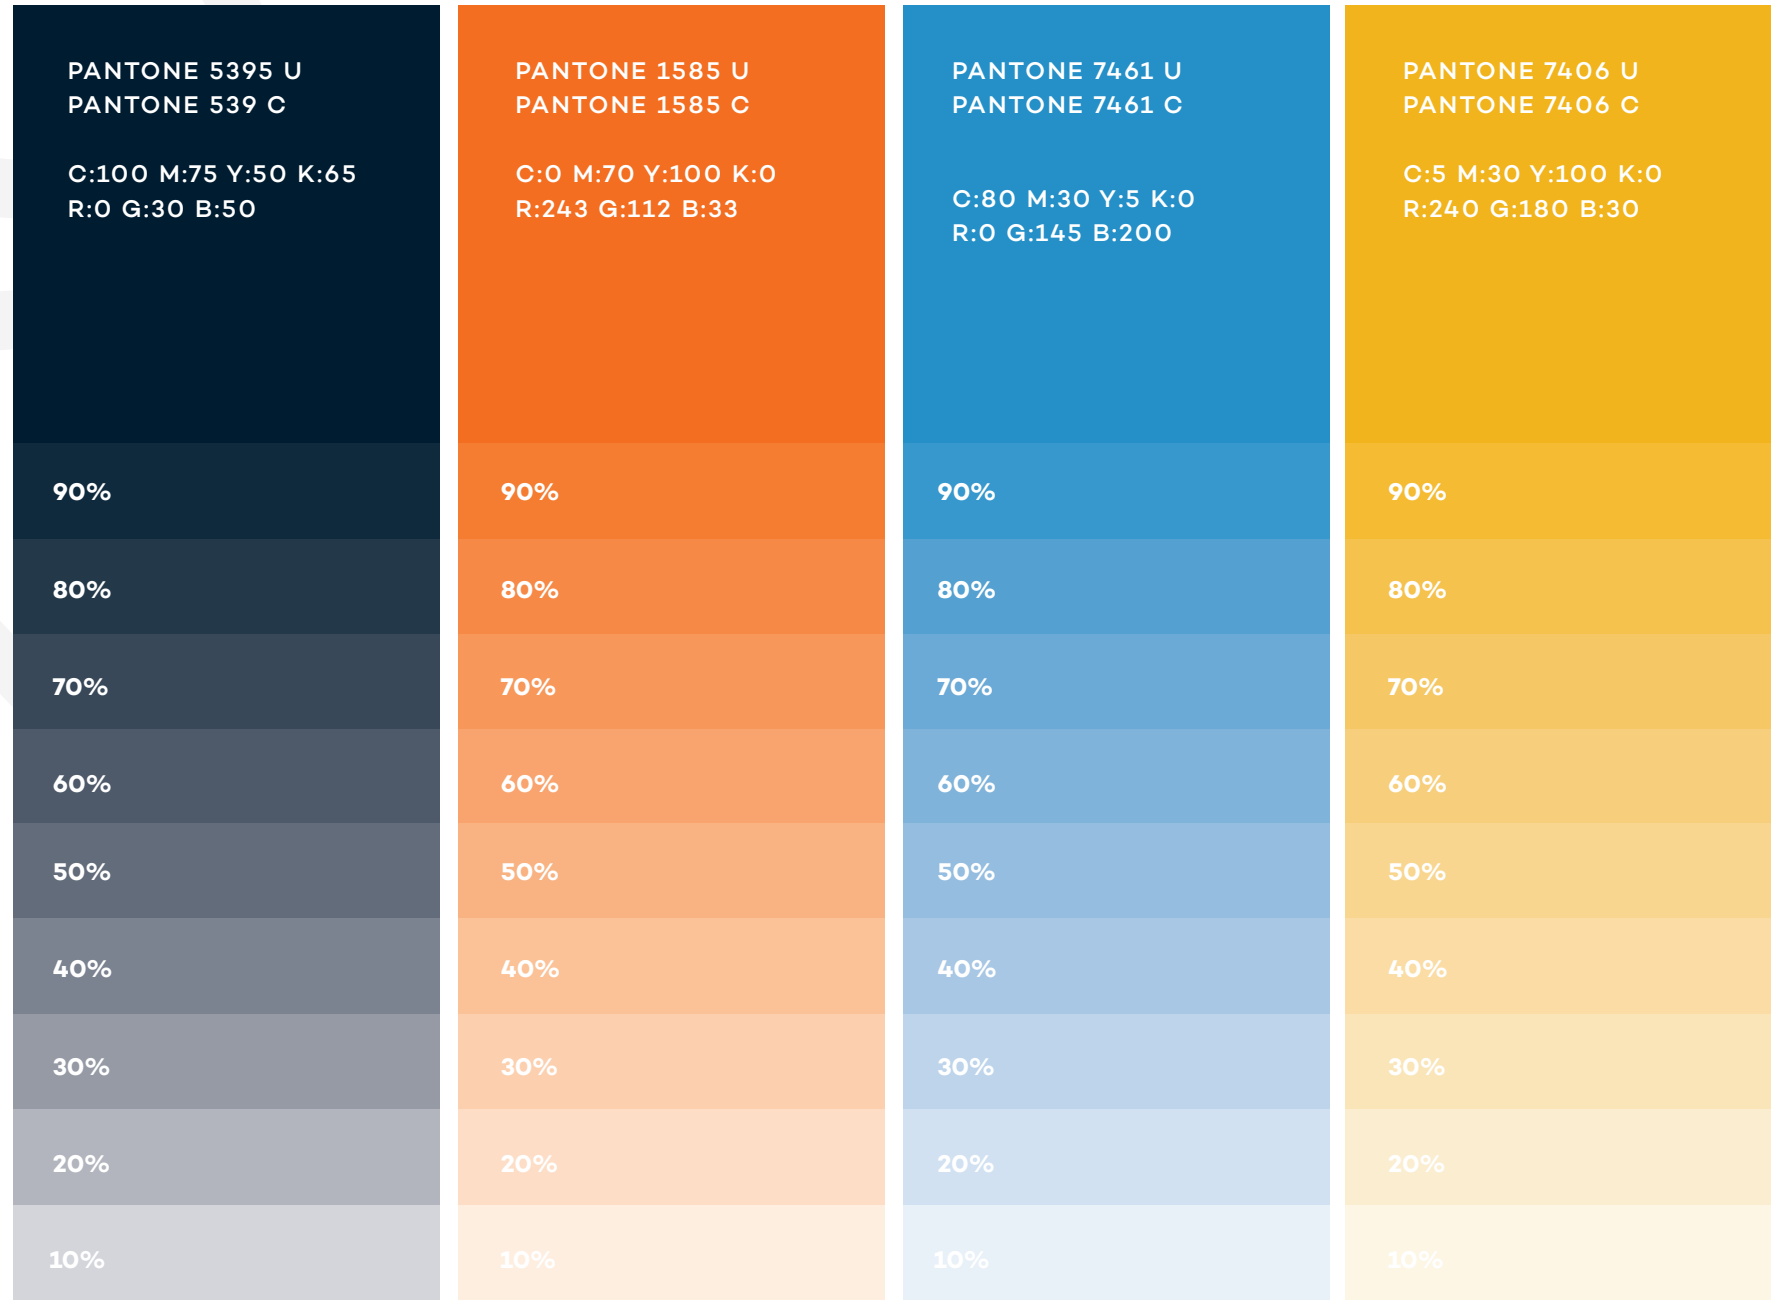

CREATIVE

A D

A D C R E A T I V E G R O U P . C O M

Range

LOGO
STANDARDS

CREATIVE GROUP

RANGE

COLOR PALETTE